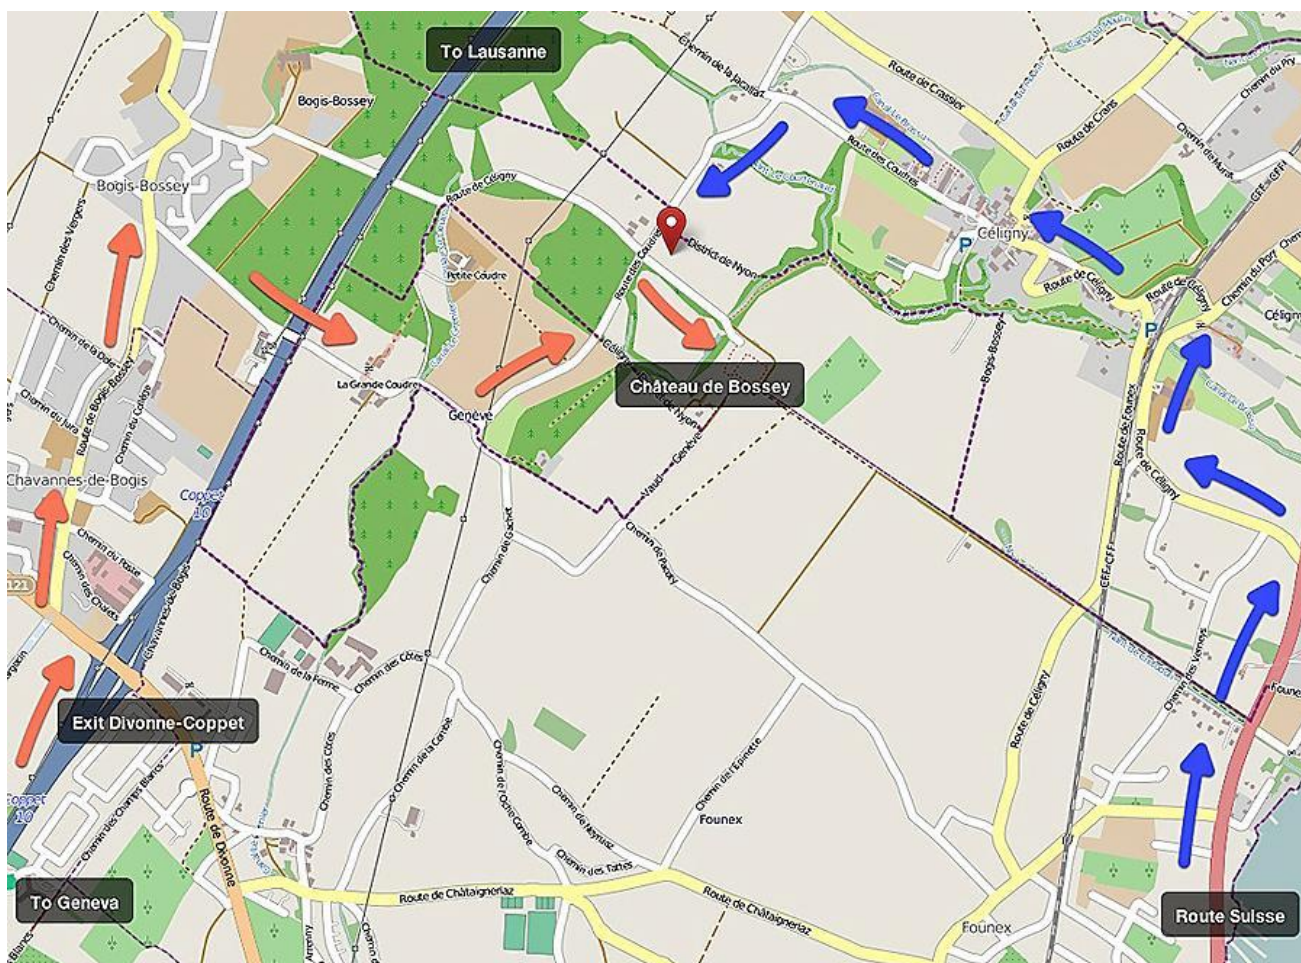

Coming by Car or Taxi

If you are not driving yourself, make sure to inform the taxi driver that your destination is the **Château de Bossey located near Nyon** as there is another place called Bossey nearby in France.

The Château de Bossey is located **at Bogis-Bossey** between the villages of Bogis-Bossey and Céligny, in Switzerland, 2km away from A1 motorway and 20km from Geneva International Airport. The nearest motorway exit is marked Coppet-Divonne. As you exit the motorway, take the direction of the village of Chavannes-de-Bogis. As you drive through the village, you will see on your right a sign indicating "Institut Oecuménique – Château de Bossey". From there, follow the signs for about 1km to the Château de Bossey.

If you take the lake side road (route Suisse) from Geneva, drive through Versoix and Coppet, then take a left turn when you reach the sign « Céligny ». Drive north through the village of Céligny and follow the signs "Institut Oecuménique – Château de Bossey". Then turn left to the Château de Bossey.